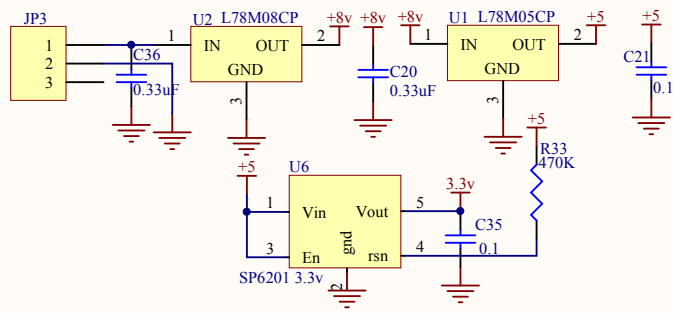

DigiLite Serialiser

CN2/3 are connections to FT2232H module

DigiLite IQ Modulator 70cms Version

*value changed for 70cms

Title		
DigiLite Serialiser and Modulator. 70cms version		
Size	Number	Revision
A4	drawing by G8AJN	v7.0 26/9/2012
Date:	28/09/2012	Sheet of
File:	C:\CAD Files\...\DigiLitev7.0.SchDoc	Drawn By: