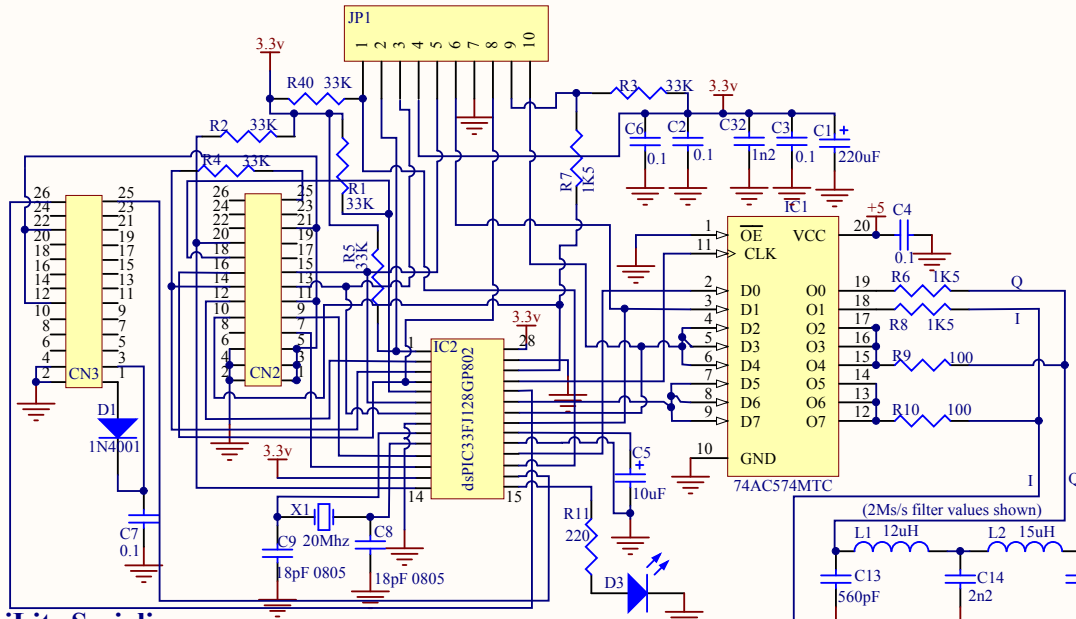

DigiLite Serialiser

CN2/3 are connections to FT2232H module

DigiLite IQ Modulator 70cms Version

*value changed for 70cms

Title		
DigiLite Serialiser and Modulator. 70cms version		
Size	Number	Revision
A4	drawing by G8AJN	v7.0 26/9/2012
Date:	28/09/2012	Sheet of
File:	C:\CAD Files\...\DigiLitev7.0.SchDoc	Drawn By: