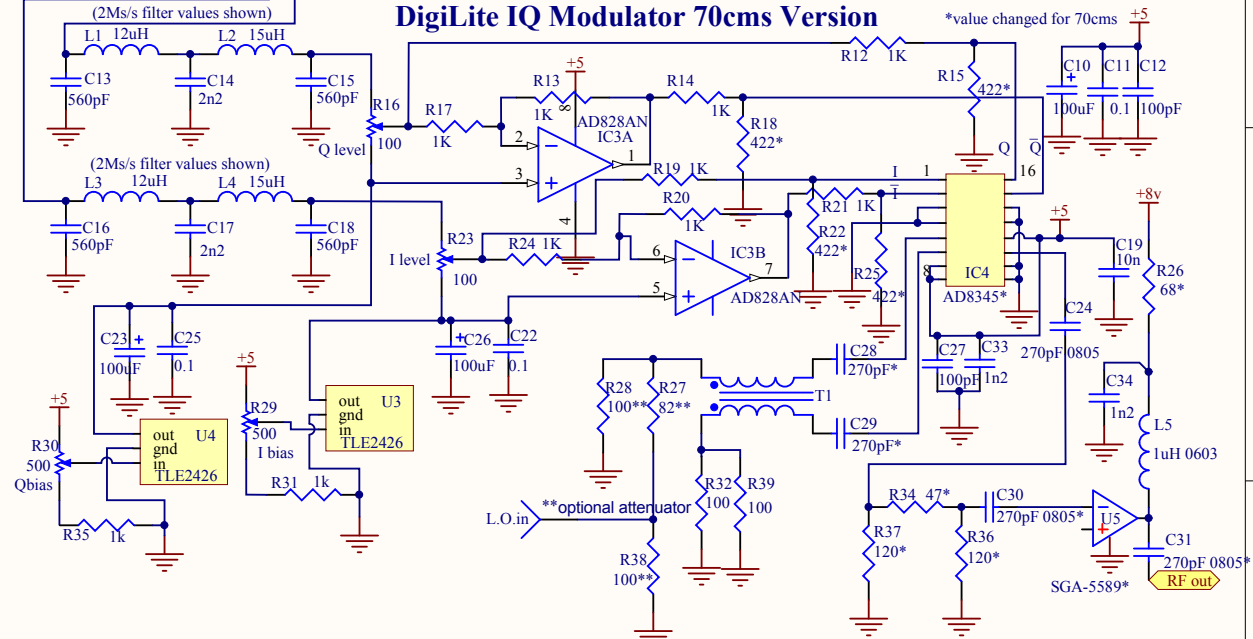

DigiLite Serialiser

CN2/3 are connections to FT2232H module

DigiLite IQ Modulator 70cms Version

*value changed for 70cms

Title		
DigiLite Serialiser and Modulator. 70cms version		
Size	Number	Revision
A4	drawing by G8AJN	v7.0 26/9/2012
Date:	28/09/2012	Sheet of
File:	C:\CAD Files\...\DigiLitev7.0.SchDoc	Drawn By: